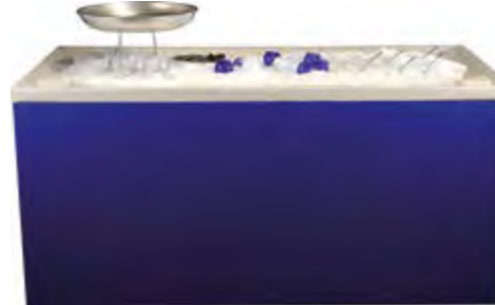

i * Front decoration: printed cover

BUFFETS

ALL OUR BUFFET TABLES ARE MADE IN FRANCE

25789
Kitchen Range Effect food station 100 x 200 cm*

26211
Kitchen range folding food station 100 x 200 cm*
Keepwarm Vitro hotplate
Top stainless steel, chafing dish and Keepwarm Vitro hotplate
(2 chafing dishes electric and 1 Keepwarm Vitro hotplate)**