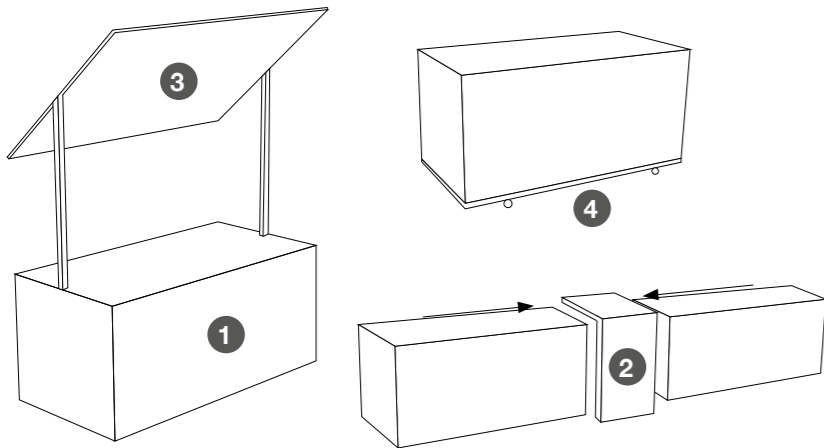

BUFFETS

YOUR folding buffet table, **BESPOKE** with endless options!

1 Buffet table 2 Connection 3 Roof 4 Wheeled base

1 Select the covering for your buffet table in your choice of colour and fabric.

- 15124 Folding food station lackfoil 100 x 200 cm
- 16377 Folding food station cotton 100 x 200 cm

Chart of available colours page 46

2 Add a connection. To link 2 buffet tables and showcase your products.

- 19079 Extension for folding food station lackfoil 108 x 80 cm H 105 cm
- 19363 Extension for folding food station cotton 108 x 80 cm H 105 cm

Chart of available colours page 46

3 Add a wheeled base and make your tables moveable.

- 20723 Rolling base for folding food station 80 x 200 cm
- 20428 Rolling base for folding food station 100 x 200 cm

4 Add a roof to your buffet table

- 19090 Metal canopy for folding food station 140 x 206 cm H 127 cm

- 19583 Mirror canopy for folding food station 140 x 206 cm H 127 cm

ARCHES for buffet tables

Check out our arches for buffet tables, they will showcase your dishes and presentations. Our arches fit all Options buffet tables.