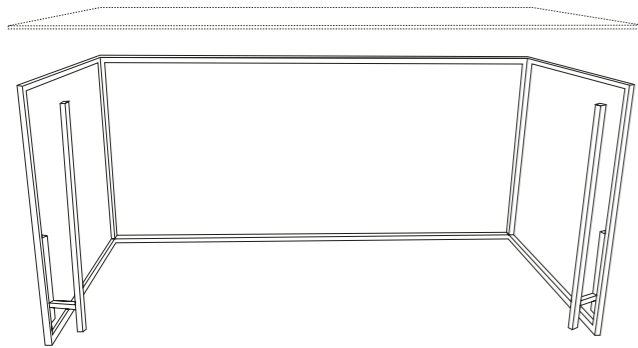

34471
Black high table with black top
80 x 230 cm H 110 cm

34472
Black high table with white top
80 x 230 cm H 110 cm

29994
High table with hairpin table legs
80 x 180 cm H 108 cm

34470
White high table with black top
80 x 230 cm H 110 cm

30697
White high table with white top
80 x 230 cm H 110 cm

21437
Trapeze high table white with white top
140 x 140 cm H 112 cm

21422
Trapeze high table black with black top
140 x 140 cm H 112 cm

BUFFETS

001 Food station 80 x 150 cm
002 Food station 80 x 200 cm
500 Food station 100 x 150 cm
501 Food station 100 x 200 cm

Possibility to use all our colours of tablecloths

i Use a tablecloth of 500 cm minimum.

24232 Folding food station to cover with tablecloth
100 x 200 cm H 91 cm

20418 Folding food station white cover "3 sides"
100 x 200 cm H 91 cm
20430 Folding & rolling food station white cover "3 sides"
100 x 200 cm H 91 cm
20726 Folding food station white cover "3 sides"
80 x 200 cm H 91 cm
20727 Folding & rolling food station white cover "3 sides"
80 x 200 cm H 91 cm
20420 Folding food station white cover "Stand Alone" 4 sides
100 x 200 cm H 91 cm
20432 Folding & rolling food station white cover "Stand Alone" 4 sides
100 x 200 cm H 91 cm
20872 Folding food station white cover "Stand Alone" 4 sides
80 x 200 cm H 91 cm
20874 Folding & rolling food station white cover "Stand Alone" 4 sides
80 x 200 cm H 91 cm