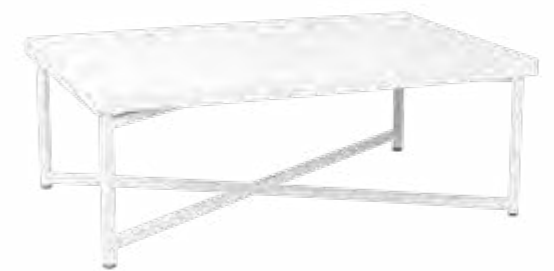

28505
Cross coffee table white with white top
64 x 101 cm H 35 cm