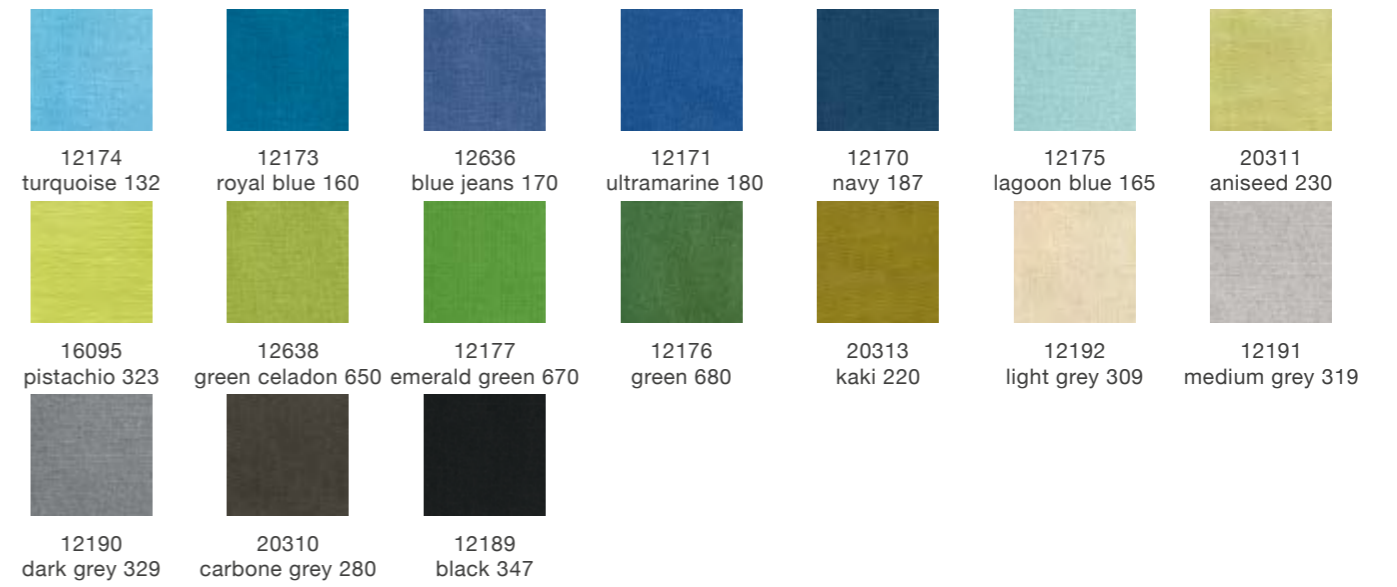

BRUSHED COTTON (LINEAR METER)