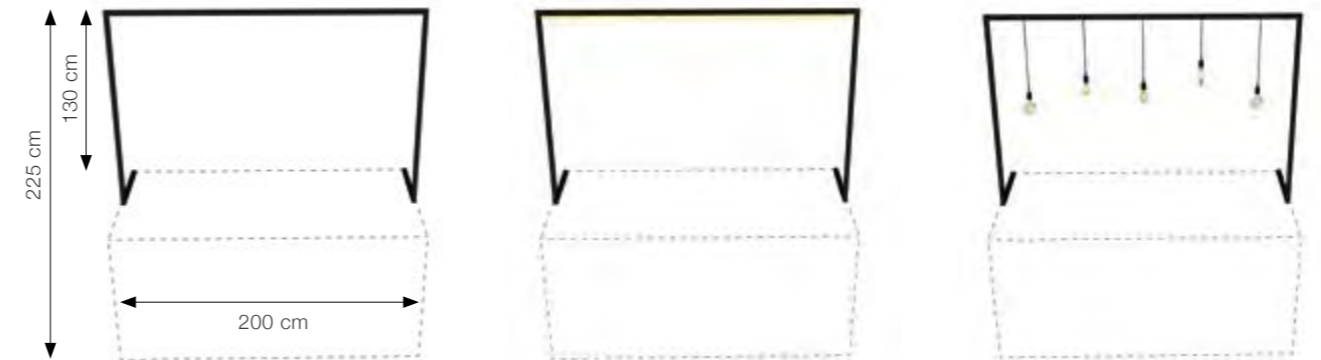

Arch composition

34731 Bare arch for folding food station

34733 Led arch for folding food station

34734 Retro bulb arch for folding food station

Accessories for arches

(i) 3 possible height positions : 15, 25 or 35 cm